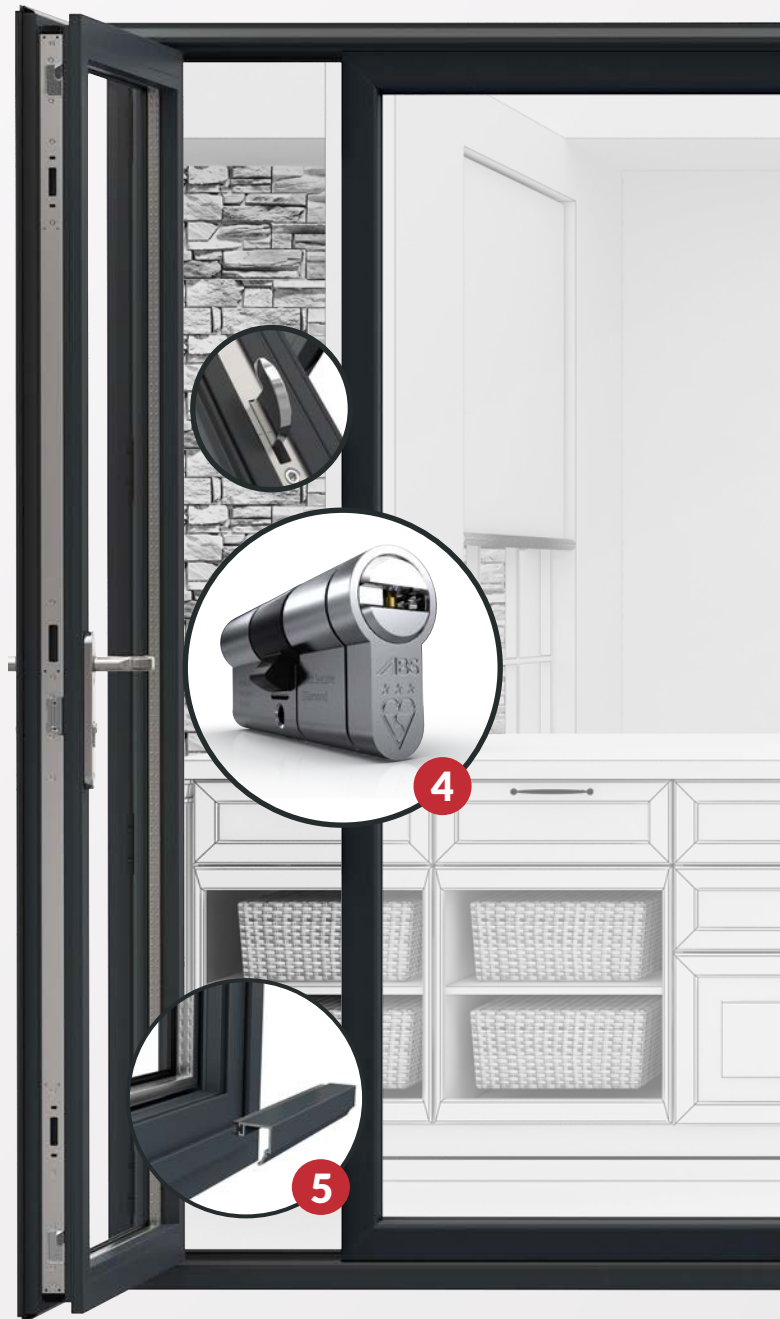

Unlike the traditional bifold that opens in a singular, concertina fashion, the panels of the Quick-Glide door can be moved one by one. Not only do the door panels slide independently, but they can also be opened independently for easy access outside.

Practical Details

- 28mm Double Glazed Toughened Glass Unit with Argon Gas Insert as Standard
- Opening Outwards, Left or Right
- PAS24: 2016 Upgrade Available
- Rebate with Brushpile & Flipper Gasket
- Cycle & Weather Tested to British Standards

Aesthetic Appeal

With no visible hinges or hardware when closed – other than a simple handle on the main door – Quick-Glide is as sleek and stylish as it is flexible. When closed, the slim profile, square sashes and minimal hardware gives a great finish, flooding a room with natural light and making it feel spacious and bright.

Black

Chrome

Anthracite Grey

Satin

Quick-Glide Features

- 1 Panels Slide & Fold Independently
- 2 Sleek Sightlines - Visofold 1000 Slim Profile
- 3 No Visible Hinges & Excess Hardware
- 4 High Security ABS Cylinder & Crab Claw Lock
- 5 Quick Bead for Quick & Easy Glazing
- 6 No Rollers! Panels Glide on Self Lubricating Pads