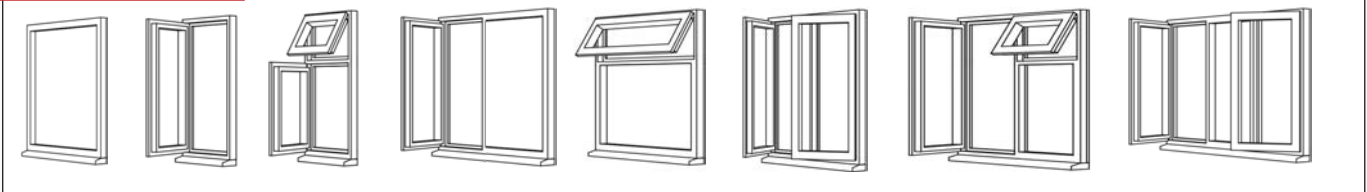

Window Styles