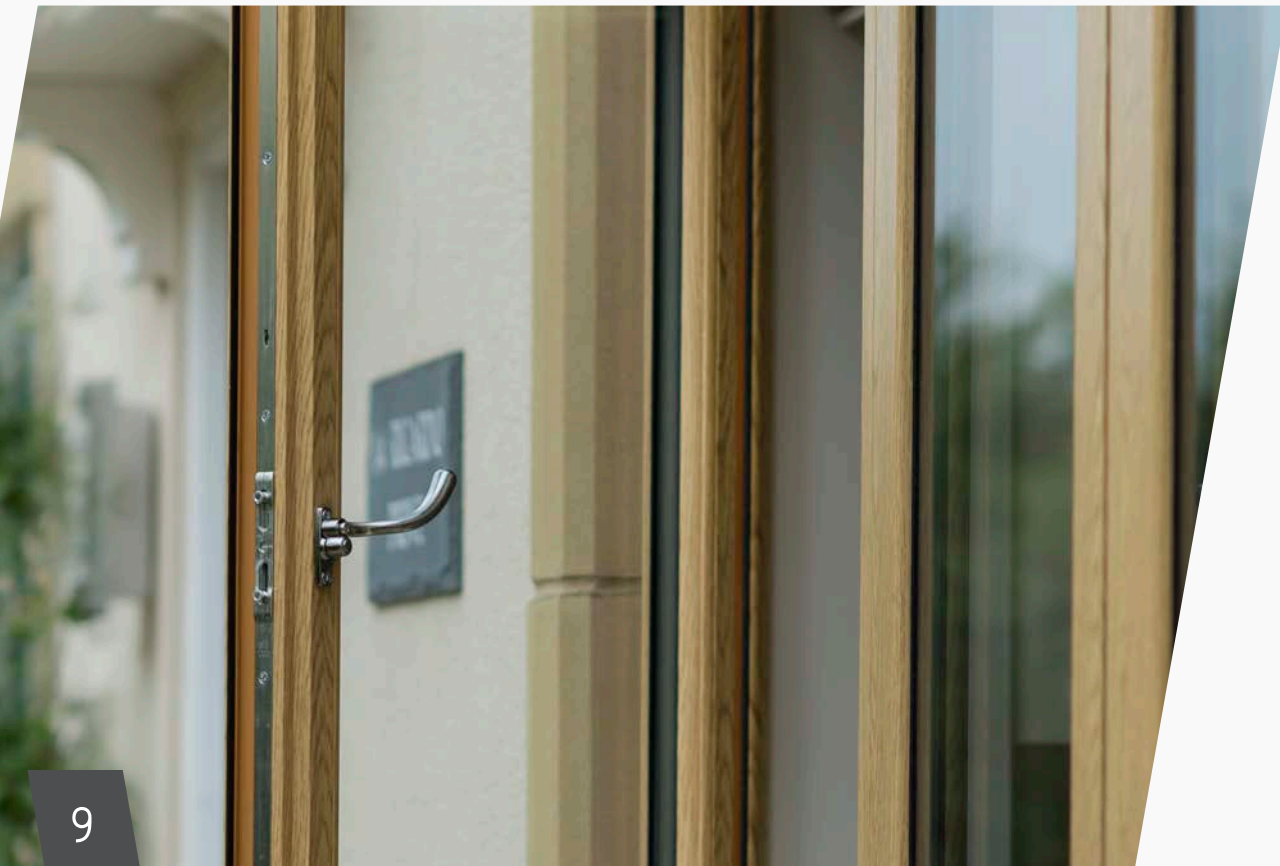

Complementing Hardware

Classic, traditional or contemporary? The choice is yours. Combine your choice of frame with your choice of matching hardware to create a solution that restores the balance and harmony of your home.

Window Hardware

Standard Connoisseur Handle

The standard handle for our PVCu windows is the stunning connoisseur handle. It locks in-line with the clean lines of the window frame.

Monkey Tail Handle

The monkey tail handle is known to be synonymous with Victorian styles and by choosing this handle and / or peg stay, your window style will have an added element of heritage.

Tear Drop Handle

Add a touch of elegance by choosing the popular teardrop handle. You have the option to also include a teardrop peg stay to match.