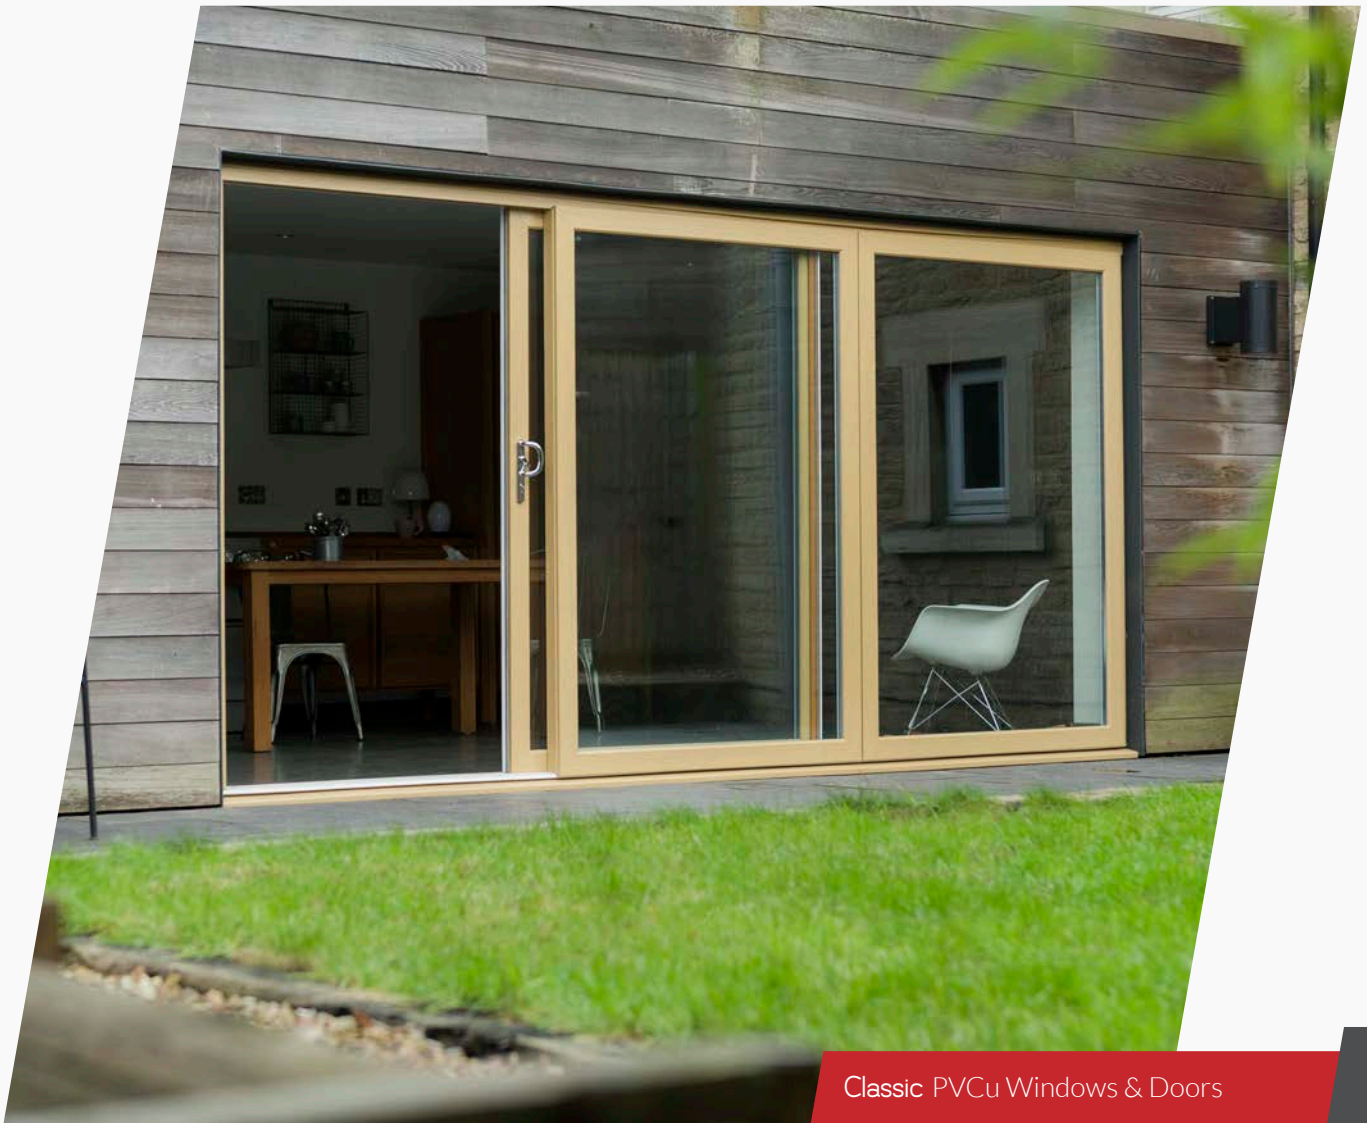

Sliding Patio Doors

Our PVCu sliding patio doors are our most stylish doors; the unique sliding design will naturally enhance your home by bringing in more sunlight. Sliding doors are a simple but still an attractive solution for large openings. The clean minimalistic lines of our PVCu sliding patio doors offer both value and versatility. The flexibility of PVCu enables us to offer a large range of styles and colours, which in turn forms what is considered a star in the commodity door market.

The easy operating structure provided by adjustable tandem rollers allow for the smoothest slide, making them an appealing asset to any homeowner. The doors also come with anti-lifting blocks, which keep the doors from being taken off the tracks.