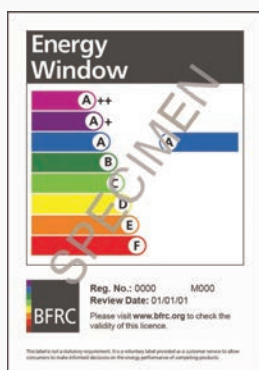

'A' Energy Rating

Most people are familiar with the rainbow 'energy label' on white goods such as fridges and washing machines. These also apply to windows and doors.

Our PVCu windows and doors are available with an energy rating of 'A', which is considered to be top in class for energy efficiency. This equates to 'A' with the Thermal Rating Register or 'A' with BFRC as per the above illustration.