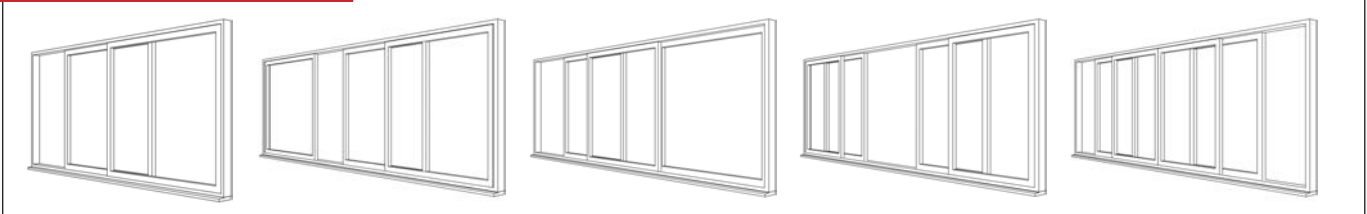

Popular Styles

Because every home and personal taste is different, all our products are made to order. Our product experts will be happy to help you choose the right style and shape to create your dream home. These include stationary and operable side or top opening windows and doors with side and/or top lights. If you require a bespoke shaped solution, please don't hesitate to get in touch.

Window Styles

Single and French Door Styles

Sliding Patio Door Styles

Technical Information

Our technical information section covers manufacturing limitations and detailed specifications. If you have any questions, our product experts will be more than happy to explain in more detail.